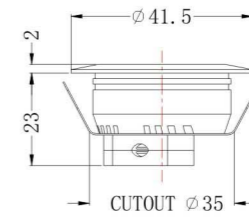

RORS-S1W1-1

| ITEM NUMBER | LIGHT SOURCE | COLOR | LUMINOUS FLUX | BEAM ANGLE | INPUT VOLTAGE | WATTS | DIMENSION | CUTOUT SIZE |
|------------------|--------------|------------|---------------|------------|---------------|-------|-----------|-------------|
| 产品型号 | 光源类型 | 颜色 | 流明 | 发光角度 | 输入电压 | 功率 | 产品尺寸 | 开孔尺寸 |
| RORS-S1W1-1-W | Edison LED | Cool White | 70lm | 120° | | | | |
| RORS-S1W1-1-WW | Edison LED | Warm White | 60lm | 120° | | | | |
| RORS-S1W1-1-W-C | CREE LED | Cool White | 150lm | 120° | | | | |
| RORS-S1W1-1-WW-C | CREE LED | Warm White | 135lm | 120° | | | | |

RORS-S1W1-2

| ITEM NUMBER | LIGHT SOURCE | COLOR | LUMINOUS FLUX | BEAM ANGLE | INPUT VOLTAGE | WATTS | DIMENSION | CUTOUT SIZE |
|------------------|--------------|------------|---------------|------------|---------------|-------|-----------|-------------|
| 产品型号 | 光源类型 | 颜色 | 流明 | 发光角度 | 输入电压 | 功率 | 产品尺寸 | 开孔尺寸 |
| RORS-S1W1-2-W | Edison LED | Cool White | 70lm | 30°/60° | | | | |
| RORS-S1W1-2-WW | Edison LED | Warm White | 60lm | 30°/60° | | | | |
| RORS-S1W1-2-W-C | CREE LED | Cool White | 150lm | 30°/45° | | | | |
| RORS-S1W1-2-WW-C | CREE LED | Warm White | 135lm | 30°/45° | | | | |

RORS-1W1-1

| ITEM NUMBER | LIGHT SOURCE | COLOR | LUMINOUS FLUX | BEAM ANGLE | INPUT VOLTAGE | WATTS | DIMENSION | CUTOUT SIZE |
|-----------------|--------------|------------|---------------|------------|---------------|-------|-----------|-------------|
| 产品型号 | 光源类型 | 颜色 | 流明 | 发光角度 | 输入电压 | 功率 | 产品尺寸 | 开孔尺寸 |
| RORS-1W1-1-W | Edison LED | Cool White | 70lm | 30°/60° | | | | |
| RORS-1W1-1-WW | Edison LED | Warm White | 60lm | 30°/60° | | | | |
| RORS-1W1-1-W-C | CREE LED | Cool White | 150lm | 30°/45° | | | | |
| RORS-1W1-1-WW-C | CREE LED | Warm White | 135lm | 30°/45° | | | | |