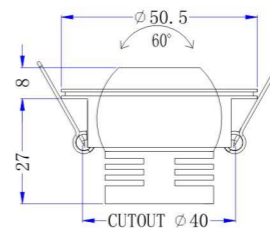

RORS-S1W1-1

| ITEM NUMBER | LIGHT SOURCE | COLOR | LUMINOUS FLUX | BEAM ANGLE | INPUT VOLTAGE | WATTS | DIMENSION | CUTOUT SIZE |
|------------------|--------------|------------|---------------|------------|---------------|-------|-----------|-------------|
| 产品型号 | 光源类型 | 颜色 | 流明 | 发光角度 | 输入电压 | 功率 | 产品尺寸 | 开孔尺寸 |
| RORS-S1W1-1-W | Edison LED | Cool White | 70lm | 120° | | | | |
| RORS-S1W1-1-WW | Edison LED | Warm White | 60lm | 120° | | | | |
| RORS-S1W1-1-W-C | CREE LED | Cool White | 150lm | 120° | | | | |
| RORS-S1W1-1-WW-C | CREE LED | Warm White | 135lm | 120° | | | | |

RORS-S1W1-2

| ITEM NUMBER | LIGHT SOURCE | COLOR | LUMINOUS FLUX | BEAM ANGLE | INPUT VOLTAGE | WATTS | DIMENSION | CUTOUT SIZE |
|------------------|--------------|------------|---------------|------------|---------------|-------|-----------|-------------|
| 产品型号 | 光源类型 | 颜色 | 流明 | 发光角度 | 输入电压 | 功率 | 产品尺寸 | 开孔尺寸 |
| RORS-S1W1-2-W | Edison LED | Cool White | 70lm | 30°/60° | | | | |
| RORS-S1W1-2-WW | Edison LED | Warm White | 60lm | 30°/60° | | | | |
| RORS-S1W1-2-W-C | CREE LED | Cool White | 150lm | 30°/45° | | | | |
| RORS-S1W1-2-WW-C | CREE LED | Warm White | 135lm | 30°/45° | | | | |

RORS-1W1-1

| ITEM NUMBER | LIGHT SOURCE | COLOR | LUMINOUS FLUX | BEAM ANGLE | INPUT VOLTAGE | WATTS | DIMENSION | CUTOUT SIZE |
|-----------------|--------------|------------|---------------|------------|---------------|-------|-----------|-------------|
| 产品型号 | 光源类型 | 颜色 | 流明 | 发光角度 | 输入电压 | 功率 | 产品尺寸 | 开孔尺寸 |
| RORS-1W1-1-W | Edison LED | Cool White | 70lm | 30°/60° | | | | |
| RORS-1W1-1-WW | Edison LED | Warm White | 60lm | 30°/60° | | | | |
| RORS-1W1-1-W-C | CREE LED | Cool White | 150lm | 30°/45° | | | | |
| RORS-1W1-1-WW-C | CREE LED | Warm White | 135lm | 30°/45° | | | | |