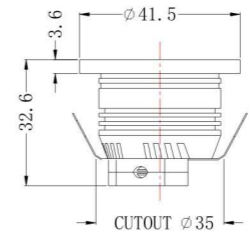

RORS-S1W1-1

| ITEM NUMBER | LIGHT SOURCE | COLOR | LUMINOUS FLUX | BEAM ANGLE | INPUT VOLTAGE | WATTS | DIMENSION | CUTOUT SIZE |
|------------------|--------------|------------|---------------|------------|---------------|-------|-----------|-------------|
| 产品型号 | 光源类型 | 颜色 | 流明 | 发光角度 | 输入电压 | 功率 | 产品尺寸 | 开孔尺寸 |
| RORS-S1W1-1-W | Edison LED | Cool White | 70lm | 120° | | | | |
| RORS-S1W1-1-WW | Edison LED | Warm White | 60lm | 120° | | | | |
| RORS-S1W1-1-W-C | CREE LED | Cool White | 150lm | 120° | | | | |
| RORS-S1W1-1-WW-C | CREE LED | Warm White | 135lm | 120° | | | | |

RORS-S1W1-2

| ITEM NUMBER | LIGHT SOURCE | COLOR | LUMINOUS FLUX | BEAM ANGLE | INPUT VOLTAGE | WATTS | DIMENSION | CUTOUT SIZE |
|------------------|--------------|------------|---------------|------------|---------------|-------|-----------|-------------|
| 产品型号 | 光源类型 | 颜色 | 流明 | 发光角度 | 输入电压 | 功率 | 产品尺寸 | 开孔尺寸 |
| RORS-S1W1-2-W | Edison LED | Cool White | 70lm | 30°/60° | | | | |
| RORS-S1W1-2-WW | Edison LED | Warm White | 60lm | 30°/60° | | | | |
| RORS-S1W1-2-W-C | CREE LED | Cool White | 150lm | 30°/45° | | | | |
| RORS-S1W1-2-WW-C | CREE LED | Warm White | 135lm | 30°/45° | | | | |

RORS-1W1-1

| ITEM NUMBER | LIGHT SOURCE | COLOR | LUMINOUS FLUX | BEAM ANGLE | INPUT VOLTAGE | WATTS | DIMENSION | CUTOUT SIZE |
|-----------------|--------------|------------|---------------|------------|---------------|-------|-----------|-------------|
| 产品型号 | 光源类型 | 颜色 | 流明 | 发光角度 | 输入电压 | 功率 | 产品尺寸 | 开孔尺寸 |
| RORS-1W1-1-W | Edison LED | Cool White | 70lm | 30°/60° | | | | |
| RORS-1W1-1-WW | Edison LED | Warm White | 60lm | 30°/60° | | | | |
| RORS-1W1-1-W-C | CREE LED | Cool White | 150lm | 30°/45° | | | | |
| RORS-1W1-1-WW-C | CREE LED | Warm White | 135lm | 30°/45° | | | | |