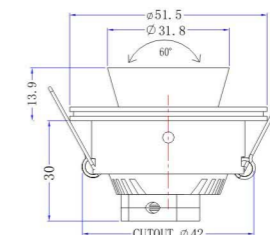

ITEM NUMBER	LIGHT SOURCE	COLOR	LUMINOUS FLUX	BEAM ANGLE	INPUT VOLTAGE	WATTS	DIMENSION	CUTOUT SIZE
产品型号	光源类型	颜色	流明	发光角度	输入电压	功率	产品尺寸	开孔尺寸
RORS-1W1-1-W	Edison LED	Cool White	70lm	30°/60°				
RORS-1W1-1-WW	Edison LED	Warm White	60lm	30°/60°				
RORS-1W1-1-W-C	CREE LED	Cool White	150lm	30°/45°				
RORS-1W1-1-WW-C	CREE LED	Warm White	135lm	30°/45°				

RORS-1W1-2