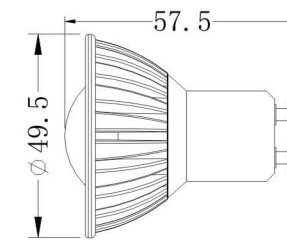

ITEM NUMBER	LIGHT SOURCE	COLOR	LUMINOUS FLUX	BEAM ANGLE	INPUT VOLTAGE	WATTS	DIMENSION
产品型号	光源类型	颜色	流明	发光角度	输入电压	功率	产品尺寸
GU10-1W3-W	Edison LED	Cool White	210lm	30°/60°	85-265VAC	3W	∅49mmx55mm
GU10-1W3-WW	Edison LED	Warm White	180lm	30°/60°	85-265VAC	3W	∅49mmx55mm
GU10-C1W3-W	CREE LED	Cool White	255lm	30°/45°	85-265VAC	3W	∅49mmx55mm
GU10-C1W3-WW	CREE LED	Warm White	225lm	30°/45°	85-265VAC	3W	∅49mmx55mm

ITEM NUMBER	LIGHT SOURCE	COLOR	LUMINOUS FLUX	BEAM ANGLE	INPUT VOLTAGE	WATTS	DIMENSION
产品型号	光源类型	颜色	流明	发光角度	输入电压	功率	产品尺寸
E27-1W3-W	Edison LED	Cool White	210lm	30°/60°	85-265VAC	3W	∅49mmx75mm
E27-1W3-WW	Edison LED	Warm White	180lm	30°/60°	85-265VAC	3W	∅49mmx75mm
E27-C1W3-W	CREE LED	Cool White	255lm	30°/45°	85-265VAC	3W	∅49mmx75mm
E27-C1W3-WW	CREE LED	Warm White	225lm	30°/45°	85-265VAC	3W	∅49mmx75mm

ITEM NUMBER	LIGHT SOURCE	COLOR	LUMINOUS FLUX	BEAM ANGLE	INPUT VOLTAGE	WATTS	DIMENSION
产品型号	光源类型	颜色	流明	发光角度	输入电压	功率	产品尺寸
GU53-3W1-W	CREE LED	Cool White	150lm	50°/70°/100°	12VDC	3W	∅49.5mmx49mm
GU53-3W1-WW	CREE LED	Warm White	135lm	50°/70°/100°	12VDC	3W	∅49.5mmx49mm

ITEM NUMBER	LIGHT SOURCE	COLOR	LUMINOUS FLUX	BEAM ANGLE	INPUT VOLTAGE	WATTS	DIMENSION
产品型号	光源类型	颜色	流明	发光角度	输入电压	功率	产品尺寸
GU10-3W1-W	CREE LED	Cool White	150lm	50°/70°/100°	85-265VAC	3W	∅49.5mmx57.5mm
GU10-3W1-WW	CREE LED	Warm White	135lm	50°/70°/100°	85-265VAC	3W	∅49.5mmx57.5mm