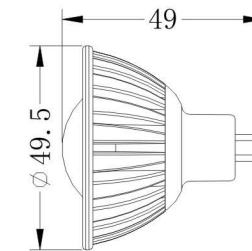

3x1W LED Spot Light

Features: (特性)

1) Long working lifetime: more than 50,000 hours
  使用寿命长达50,000小时
2) Socket: MR16, GU10, E27
  MR16, GU10和E27底座
3) Excellent heat dissipation
  散热效果优异
4) No UV or RF interference, no Mercury or Lead
  没有紫外线或电磁干扰, 不含汞或铅

ITEM NUMBER	LIGHT SOURCE	COLOR	LUMINOUS FLUX	BEAM ANGLE	INPUT VOLTAGE	WATTS	DIMENSION
产品型号	光源类型	颜色	流明	发光角度	输入电压	功率	产品尺寸
GU53-1W3-W	Edison LED	Cool White	210lm	30°/60°	12VDC	3W	∅49mmx46mm
GU53-1W3-WW	Edison LED	Warm White	180lm	30°/60°	12VDC	3W	∅49mmx46mm
GU53-C1W3-W	CREE LED	Cool White	255lm	30°/45°	12VDC	3W	∅49mmx46mm
GU53-C1W3-WW	CREE LED	Warm White	225lm	30°/45°	12VDC	3W	∅49mmx46mm

ITEM NUMBER	LIGHT SOURCE	COLOR	LUMINOUS FLUX	BEAM ANGLE	INPUT VOLTAGE	WATTS	DIMENSION
产品型号	光源类型	颜色	流明	发光角度	输入电压	功率	产品尺寸
GU10-1W3-W	Edison LED	Cool White	210lm	30°/60°	85-265VAC	3W	∅49mmx55mm
GU10-1W3-WW	Edison LED	Warm White	180lm	30°/60°	85-265VAC	3W	∅49mmx55mm
GU10-C1W3-W	CREE LED	Cool White	255lm	30°/45°	85-265VAC	3W	∅49mmx55mm
GU10-C1W3-WW	CREE LED	Warm White	225lm	30°/45°	85-265VAC	3W	∅49mmx55mm

ITEM NUMBER	LIGHT SOURCE	COLOR	LUMINOUS FLUX	BEAM ANGLE	INPUT VOLTAGE	WATTS	DIMENSION
产品型号	光源类型	颜色	流明	发光角度	输入电压	功率	产品尺寸
E27-1W3-W	Edison LED	Cool White	210lm	30°/60°	85-265VAC	3W	∅49mmx75mm
E27-1W3-WW	Edison LED	Warm White	180lm	30°/60°	85-265VAC	3W	∅49mmx75mm
E27-C1W3-W	CREE LED	Cool White	255lm	30°/45°	85-265VAC	3W	∅49mmx75mm
E27-C1W3-WW	CREE LED	Warm White	225lm	30°/45°	85-265VAC	3W	∅49mmx75mm

1x3W LED Spot Light

Features: (特性)

1) Long working lifetime: more than 50,000 hours
  使用寿命长达50,000小时
2) Socket: MR16, GU10, E27
  MR16, GU10和E27底座
3) Excellent heat dissipation
  散热效果优异
4) No UV or RF interference, no Mercury or Lead
  没有紫外线或电磁干扰, 不含汞或铅