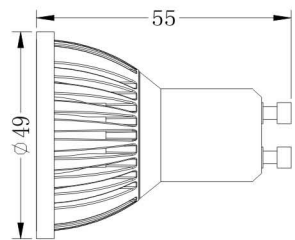

ITEM NUMBER	LIGHT SOURCE	COLOR	LUMINOUS FLUX	BEAM ANGLE	INPUT VOLTAGE	WATTS	DIMENSION
产品型号	光源类型	颜色	流明	发光角度	输入电压	功率	产品尺寸
GU53-1W3-W	Edison LED	Cool White	210lm	30°/60°	12VDC	3W	∅49mmx46mm
GU53-1W3-WW	Edison LED	Warm White	180lm	30°/60°	12VDC	3W	∅49mmx46mm
GU53-C1W3-W	CREE LED	Cool White	255lm	30°/45°	12VDC	3W	∅49mmx46mm
GU53-C1W3-WW	CREE LED	Warm White	225lm	30°/45°	12VDC	3W	∅49mmx46mm

ITEM NUMBER	LIGHT SOURCE	COLOR	LUMINOUS FLUX	BEAM ANGLE	INPUT VOLTAGE	WATTS	DIMENSION
产品型号	光源类型	颜色	流明	发光角度	输入电压	功率	产品尺寸
GU10-1W3-W	Edison LED	Cool White	210lm	30°/60°	85-265VAC	3W	∅49mmx55mm
GU10-1W3-WW	Edison LED	Warm White	180lm	30°/60°	85-265VAC	3W	∅49mmx55mm
GU10-C1W3-W	CREE LED	Cool White	255lm	30°/45°	85-265VAC	3W	∅49mmx55mm
GU10-C1W3-WW	CREE LED	Warm White	225lm	30°/45°	85-265VAC	3W	∅49mmx55mm

ITEM NUMBER	LIGHT SOURCE	COLOR	LUMINOUS FLUX	BEAM ANGLE	INPUT VOLTAGE	WATTS	DIMENSION
产品型号	光源类型	颜色	流明	发光角度	输入电压	功率	产品尺寸
GU10-3W1-W	CREE LED	Cool White	150lm	50°/70°/100°	85-265VAC	3W	∅49.5mmx57.5mm
GU10-3W1-WW	CREE LED	Warm White	135lm	50°/70°/100°	85-265VAC	3W	∅49.5mmx57.5mm

ITEM NUMBER	LIGHT SOURCE	COLOR	LUMINOUS FLUX	BEAM ANGLE	INPUT VOLTAGE	WATTS	DIMENSION
产品型号	光源类型	颜色	流明	发光角度	输入电压	功率	产品尺寸
E27-3W1-W	CREE LED	Cool White	150lm	50°/70°/100°	85-265VAC	3W	∅49.5mmx65mm
E27-3W1-WW	CREE LED	Warm White	135lm	50°/70°/100°	85-265VAC	3W	∅49.5mmx65mm