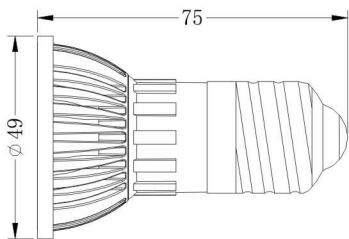

ITEM NUMBER	LIGHT SOURCE	COLOR	LUMINOUS FLUX	BEAM ANGLE	INPUT VOLTAGE	WATTS	DIMENSION
产品型号	光源类型	颜色	流明	发光角度	输入电压	功率	产品尺寸
GU53-1W3-W	Edison LED	Cool White	210lm	30°/60°	12VDC	3W	∅49mmx46mm
GU53-1W3-WW	Edison LED	Warm White	180lm	30°/60°	12VDC	3W	∅49mmx46mm
GU53-C1W3-W	CREE LED	Cool White	255lm	30°/45°	12VDC	3W	∅49mmx46mm
GU53-C1W3-WW	CREE LED	Warm White	225lm	30°/45°	12VDC	3W	∅49mmx46mm

ITEM NUMBER	LIGHT SOURCE	COLOR	LUMINOUS FLUX	BEAM ANGLE	INPUT VOLTAGE	WATTS	DIMENSION
产品型号	光源类型	颜色	流明	发光角度	输入电压	功率	产品尺寸
GU10-1W3-W	Edison LED	Cool White	210lm	30°/60°	85-265VAC	3W	∅49mmx55mm
GU10-1W3-WW	Edison LED	Warm White	180lm	30°/60°	85-265VAC	3W	∅49mmx55mm
GU10-C1W3-W	CREE LED	Cool White	255lm	30°/45°	85-265VAC	3W	∅49mmx55mm
GU10-C1W3-WW	CREE LED	Warm White	225lm	30°/45°	85-265VAC	3W	∅49mmx55mm

ITEM NUMBER	LIGHT SOURCE	COLOR	LUMINOUS FLUX	BEAM ANGLE	INPUT VOLTAGE	WATTS	DIMENSION
产品型号	光源类型	颜色	流明	发光角度	输入电压	功率	产品尺寸
E27-1W3-W	Edison LED	Cool White	210lm	30°/60°	85-265VAC	3W	∅49mmx75mm
E27-1W3-WW	Edison LED	Warm White	180lm	30°/60°	85-265VAC	3W	∅49mmx75mm
E27-C1W3-W	CREE LED	Cool White	255lm	30°/45°	85-265VAC	3W	∅49mmx75mm
E27-C1W3-WW	CREE LED	Warm White	225lm	30°/45°	85-265VAC	3W	∅49mmx75mm

ITEM NUMBER	LIGHT SOURCE	COLOR	LUMINOUS FLUX	BEAM ANGLE	INPUT VOLTAGE	WATTS	DIMENSION
产品型号	光源类型	颜色	流明	发光角度	输入电压	功率	产品尺寸
GU10-3W1-W	CREE LED	Cool White	150lm	50°/70°/100°	85-265VAC	3W	∅49.5mmx57.5mm
GU10-3W1-WW	CREE LED	Warm White	135lm	50°/70°/100°	85-265VAC	3W	∅49.5mmx57.5mm