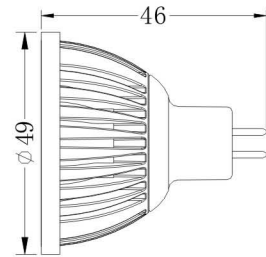

ITEM NUMBER	LIGHT SOURCE	COLOR	LUMINOUS FLUX	BEAM ANGLE	INPUT VOLTAGE	WATTS	DIMENSION
产品型号	光源类型	颜色	流明	发光角度	输入电压	功率	产品尺寸
GU53-1W3-W	Edison LED	Cool White	210lm	30°/60°	12VDC	3W	∅49mmx46mm
GU53-1W3-WW	Edison LED	Warm White	180lm	30°/60°	12VDC	3W	∅49mmx46mm
GU53-C1W3-W	CREE LED	Cool White	255lm	30°/45°	12VDC	3W	∅49mmx46mm
GU53-C1W3-WW	CREE LED	Warm White	225lm	30°/45°	12VDC	3W	∅49mmx46mm

ITEM NUMBER	LIGHT SOURCE	COLOR	LUMINOUS FLUX	BEAM ANGLE	INPUT VOLTAGE	WATTS	DIMENSION
产品型号	光源类型	颜色	流明	发光角度	输入电压	功率	产品尺寸
GU10-1W3-W	Edison LED	Cool White	210lm	30°/60°	85-265VAC	3W	∅49mmx55mm
GU10-1W3-WW	Edison LED	Warm White	180lm	30°/60°	85-265VAC	3W	∅49mmx55mm
GU10-C1W3-W	CREE LED	Cool White	255lm	30°/45°	85-265VAC	3W	∅49mmx55mm
GU10-C1W3-WW	CREE LED	Warm White	225lm	30°/45°	85-265VAC	3W	∅49mmx55mm

ITEM NUMBER	LIGHT SOURCE	COLOR	LUMINOUS FLUX	BEAM ANGLE	INPUT VOLTAGE	WATTS	DIMENSION
产品型号	光源类型	颜色	流明	发光角度	输入电压	功率	产品尺寸
GU10-3W1-W	CREE LED	Cool White	150lm	50°/70°/100°	85-265VAC	3W	∅49.5mmx57.5mm
GU10-3W1-WW	CREE LED	Warm White	135lm	50°/70°/100°	85-265VAC	3W	∅49.5mmx57.5mm

ITEM NUMBER	LIGHT SOURCE	COLOR	LUMINOUS FLUX	BEAM ANGLE	INPUT VOLTAGE	WATTS	DIMENSION
产品型号	光源类型	颜色	流明	发光角度	输入电压	功率	产品尺寸
E27-3W1-W	CREE LED	Cool White	150lm	50°/70°/100°	85-265VAC	3W	∅49.5mmx65mm
E27-3W1-WW	CREE LED	Warm White	135lm	50°/70°/100°	85-265VAC	3W	∅49.5mmx65mm