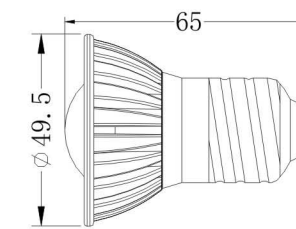

ITEM NUMBER	LIGHT SOURCE	COLOR	LUMINOUS FLUX	BEAM ANGLE	INPUT VOLTAGE	WATTS	DIMENSION
产品型号	光源类型	颜色	流明	发光角度	输入电压	功率	产品尺寸
GU10-1W3-W	Edison LED	Cool White	210lm	30°/60°	85-265VAC	3W	∅49mmx55mm
GU10-1W3-WW	Edison LED	Warm White	180lm	30°/60°	85-265VAC	3W	∅49mmx55mm
GU10-C1W3-W	CREE LED	Cool White	255lm	30°/45°	85-265VAC	3W	∅49mmx55mm
GU10-C1W3-WW	CREE LED	Warm White	225lm	30°/45°	85-265VAC	3W	∅49mmx55mm

ITEM NUMBER	LIGHT SOURCE	COLOR	LUMINOUS FLUX	BEAM ANGLE	INPUT VOLTAGE	WATTS	DIMENSION
产品型号	光源类型	颜色	流明	发光角度	输入电压	功率	产品尺寸
E27-1W3-W	Edison LED	Cool White	210lm	30°/60°	85-265VAC	3W	∅49mmx75mm
E27-1W3-WW	Edison LED	Warm White	180lm	30°/60°	85-265VAC	3W	∅49mmx75mm
E27-C1W3-W	CREE LED	Cool White	255lm	30°/45°	85-265VAC	3W	∅49mmx75mm
E27-C1W3-WW	CREE LED	Warm White	225lm	30°/45°	85-265VAC	3W	∅49mmx75mm

ITEM NUMBER	LIGHT SOURCE	COLOR	LUMINOUS FLUX	BEAM ANGLE	INPUT VOLTAGE	WATTS	DIMENSION
产品型号	光源类型	颜色	流明	发光角度	输入电压	功率	产品尺寸
GU53-3W1-W	CREE LED	Cool White	150lm	50°/70°/100°	12VDC	3W	∅49.5mmx49mm
GU53-3W1-WW	CREE LED	Warm White	135lm	50°/70°/100°	12VDC	3W	∅49.5mmx49mm

ITEM NUMBER	LIGHT SOURCE	COLOR	LUMINOUS FLUX	BEAM ANGLE	INPUT VOLTAGE	WATTS	DIMENSION
产品型号	光源类型	颜色	流明	发光角度	输入电压	功率	产品尺寸
GU10-3W1-W	CREE LED	Cool White	150lm	50°/70°/100°	85-265VAC	3W	∅49.5mmx57.5mm
GU10-3W1-WW	CREE LED	Warm White	135lm	50°/70°/100°	85-265VAC	3W	∅49.5mmx57.5mm