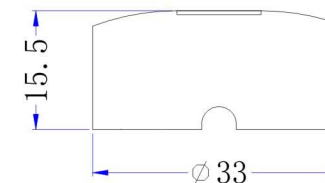

| ITEM NUMBER | LIGHT SOURCE | COLOR | LUMINOUS FLUX | BEAM ANGLE | INPUT VOLTAGE | WATTS | DIMENSION |
|----------------|--------------|------------|---------------|------------|---------------|-------|-----------------|
| 产品型号 | 光源类型 | 颜色 | 流明 | 发光角度 | 输入电压 | 功率 | 产品尺寸 |
| LO-102A-1W-W | Edison LED | Cool White | 70lm | 120° | 12VDC | 1W | ∅33mmx(H)14.5mm |
| LO-102A-1W-WW | Edison LED | Warm White | 60lm | 120° | 12VDC | 1W | ∅33mmx(H)14.5mm |
| LO-102A-C1W-W | CREE LED | Cool White | 120lm | 120° | 12VDC | 1W | ∅33mmx(H)14.5mm |
| LO-102A-C1W-WW | CREE LED | Warm White | 85lm | 120° | 12VDC | 1W | ∅33mmx(H)14.5mm |

| ITEM NUMBER | LIGHT SOURCE | COLOR | LUMINOUS FLUX | BEAM ANGLE | INPUT VOLTAGE | WATTS | DIMENSION |
|----------------|--------------|------------|---------------|------------|---------------|-------|-----------------|
| 产品型号 | 光源类型 | 颜色 | 流明 | 发光角度 | 输入电压 | 功率 | 产品尺寸 |
| LO-102B-1W-W | Edison LED | Cool White | 70lm | 60° | 12VDC | 1W | ∅33mmx(H)15.5mm |
| LO-102B-1W-WW | Edison LED | Warm White | 60lm | 60° | 12VDC | 1W | ∅33mmx(H)15.5mm |
| LO-102B-C1W-W | CREE LED | Cool White | 120lm | 60° | 12VDC | 1W | ∅33mmx(H)15.5mm |
| LO-102B-C1W-WW | CREE LED | Warm White | 85lm | 60° | 12VDC | 1W | ∅33mmx(H)15.5mm |

| ITEM NUMBER | LIGHT SOURCE | COLOR | LUMINOUS FLUX | BEAM ANGLE | INPUT VOLTAGE | WATTS | DIMENSION |
|----------------|--------------|------------|---------------|------------|---------------|-------|-----------------|
| 产品型号 | 光源类型 | 颜色 | 流明 | 发光角度 | 输入电压 | 功率 | 产品尺寸 |
| LO-102C-1W-W | Edison LED | Cool White | 70lm | 30°/60° | 12VDC | 1W | ∅33mmx(H)21.5mm |
| LO-102C-1W-WW | Edison LED | Warm White | 60lm | 30°/60° | 12VDC | 1W | ∅33mmx(H)21.5mm |
| LO-102C-C1W-W | CREE LED | Cool White | 120lm | 30°/45° | 12VDC | 1W | ∅33mmx(H)21.5mm |
| LO-102C-C1W-WW | CREE LED | Warm White | 85lm | 30°/45° | 12VDC | 1W | ∅33mmx(H)21.5mm |