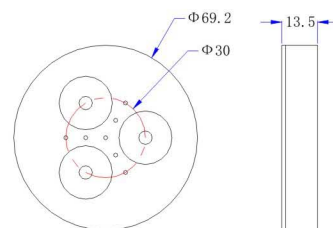

Application: (应用范围)

1) Cabinet lighting
  橱柜照明
2) Display case lighting
  展柜照明
3) Boat/car lighting
  游艇, 汽车照明等

ITEM NUMBER	LIGHT SOURCE	COLOR	LUMINOUS FLUX	BEAM ANGLE	INPUT VOLTAGE	WATTS	DIMENSION
产品型号	光源类型	颜色	流明	发光角度	输入电压	功率	产品尺寸
LO-301-3*1W-W	Edison LED	Cool White	190lm	120°	12VDC	3W	∅69.2mmx(H)13.8mm
LO-301-3*1W-WW	Edison LED	Warm White	170lm	120°	12VDC	3W	∅69.2mmx(H)13.8mm
LO-301-3*C1W-W	CREE LED	Cool White	255lm	120°	12VDC	3W	∅69.2mmx(H)13.8mm
LO-301-3*C1W-WW	CREE LED	Warm White	225lm	120°	12VDC	3W	∅69.2mmx(H)13.8mm