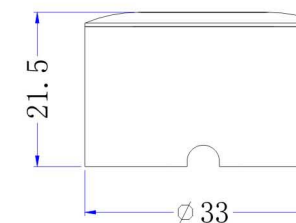

| ITEM NUMBER | LIGHT SOURCE | COLOR | LUMINOUS FLUX | BEAM ANGLE | INPUT VOLTAGE | WATTS | DIMENSION |
|----------------|--------------|------------|---------------|------------|---------------|-------|-----------------|
| 产品型号 | 光源类型 | 颜色 | 流明 | 发光角度 | 输入电压 | 功率 | 产品尺寸 |
| LO-102A-1W-W | Edison LED | Cool White | 70lm | 120° | 12VDC | 1W | ∅33mmx(H)14.5mm |
| LO-102A-1W-WW | Edison LED | Warm White | 60lm | 120° | 12VDC | 1W | ∅33mmx(H)14.5mm |
| LO-102A-C1W-W | CREE LED | Cool White | 120lm | 120° | 12VDC | 1W | ∅33mmx(H)14.5mm |
| LO-102A-C1W-WW | CREE LED | Warm White | 85lm | 120° | 12VDC | 1W | ∅33mmx(H)14.5mm |

| ITEM NUMBER | LIGHT SOURCE | COLOR | LUMINOUS FLUX | BEAM ANGLE | INPUT VOLTAGE | WATTS | DIMENSION |
|----------------|--------------|------------|---------------|------------|---------------|-------|-----------------|
| 产品型号 | 光源类型 | 颜色 | 流明 | 发光角度 | 输入电压 | 功率 | 产品尺寸 |
| LO-102B-1W-W | Edison LED | Cool White | 70lm | 60° | 12VDC | 1W | ∅33mmx(H)15.5mm |
| LO-102B-1W-WW | Edison LED | Warm White | 60lm | 60° | 12VDC | 1W | ∅33mmx(H)15.5mm |
| LO-102B-C1W-W | CREE LED | Cool White | 120lm | 60° | 12VDC | 1W | ∅33mmx(H)15.5mm |
| LO-102B-C1W-WW | CREE LED | Warm White | 85lm | 60° | 12VDC | 1W | ∅33mmx(H)15.5mm |

| ITEM NUMBER | LIGHT SOURCE | COLOR | LUMINOUS FLUX | BEAM ANGLE | INPUT VOLTAGE | WATTS | DIMENSION |
|---------------|--------------|------------|---------------|------------|---------------|-------|---------------------|
| 产品型号 | 光源类型 | 颜色 | 流明 | 发光角度 | 输入电压 | 功率 | 产品尺寸 |
| LO-103-1W-W | Edison LED | Cool White | 70lm | 30°/60° | 12VDC | 1W | 39mmx39mmx(H)21.5mm |
| LO-103-1W-WW | Edison LED | Warm White | 60lm | 30°/60° | 12VDC | 1W | 39mmx39mmx(H)21.5mm |
| LO-103-C1W-W | CREE LED | Cool White | 120lm | 30°/45° | 12VDC | 1W | 39mmx39mmx(H)21.5mm |
| LO-103-C1W-WW | CREE LED | Warm White | 85lm | 30°/45° | 12VDC | 1W | 39mmx39mmx(H)21.5mm |