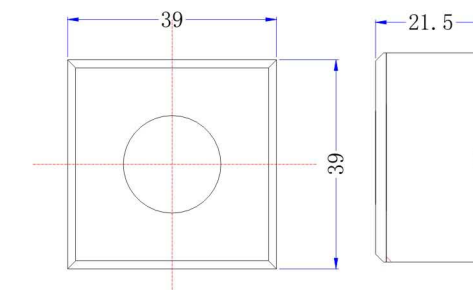

| ITEM NUMBER | LIGHT SOURCE | COLOR | LUMINOUS FLUX | BEAM ANGLE | INPUT VOLTAGE | WATTS | DIMENSION |
|----------------|--------------|------------|---------------|------------|---------------|-------|-----------------|
| 产品型号 | 光源类型 | 颜色 | 流明 | 发光角度 | 输入电压 | 功率 | 产品尺寸 |
| LO-102A-1W-W | Edison LED | Cool White | 70lm | 120° | 12VDC | 1W | ∅33mmx(H)14.5mm |
| LO-102A-1W-WW | Edison LED | Warm White | 60lm | 120° | 12VDC | 1W | ∅33mmx(H)14.5mm |
| LO-102A-C1W-W | CREE LED | Cool White | 120lm | 120° | 12VDC | 1W | ∅33mmx(H)14.5mm |
| LO-102A-C1W-WW | CREE LED | Warm White | 85lm | 120° | 12VDC | 1W | ∅33mmx(H)14.5mm |

| ITEM NUMBER | LIGHT SOURCE | COLOR | LUMINOUS FLUX | BEAM ANGLE | INPUT VOLTAGE | WATTS | DIMENSION |
|----------------|--------------|------------|---------------|------------|---------------|-------|-----------------|
| 产品型号 | 光源类型 | 颜色 | 流明 | 发光角度 | 输入电压 | 功率 | 产品尺寸 |
| LO-102B-1W-W | Edison LED | Cool White | 70lm | 60° | 12VDC | 1W | ∅33mmx(H)15.5mm |
| LO-102B-1W-WW | Edison LED | Warm White | 60lm | 60° | 12VDC | 1W | ∅33mmx(H)15.5mm |
| LO-102B-C1W-W | CREE LED | Cool White | 120lm | 60° | 12VDC | 1W | ∅33mmx(H)15.5mm |
| LO-102B-C1W-WW | CREE LED | Warm White | 85lm | 60° | 12VDC | 1W | ∅33mmx(H)15.5mm |

| ITEM NUMBER | LIGHT SOURCE | COLOR | LUMINOUS FLUX | BEAM ANGLE | INPUT VOLTAGE | WATTS | DIMENSION |
|---------------|--------------|------------|---------------|------------|---------------|-------|---------------------|
| 产品型号 | 光源类型 | 颜色 | 流明 | 发光角度 | 输入电压 | 功率 | 产品尺寸 |
| LO-103-1W-W | Edison LED | Cool White | 70lm | 30°/60° | 12VDC | 1W | 39mmx39mmx(H)21.5mm |
| LO-103-1W-WW | Edison LED | Warm White | 60lm | 30°/60° | 12VDC | 1W | 39mmx39mmx(H)21.5mm |
| LO-103-C1W-W | CREE LED | Cool White | 120lm | 30°/45° | 12VDC | 1W | 39mmx39mmx(H)21.5mm |
| LO-103-C1W-WW | CREE LED | Warm White | 85lm | 30°/45° | 12VDC | 1W | 39mmx39mmx(H)21.5mm |